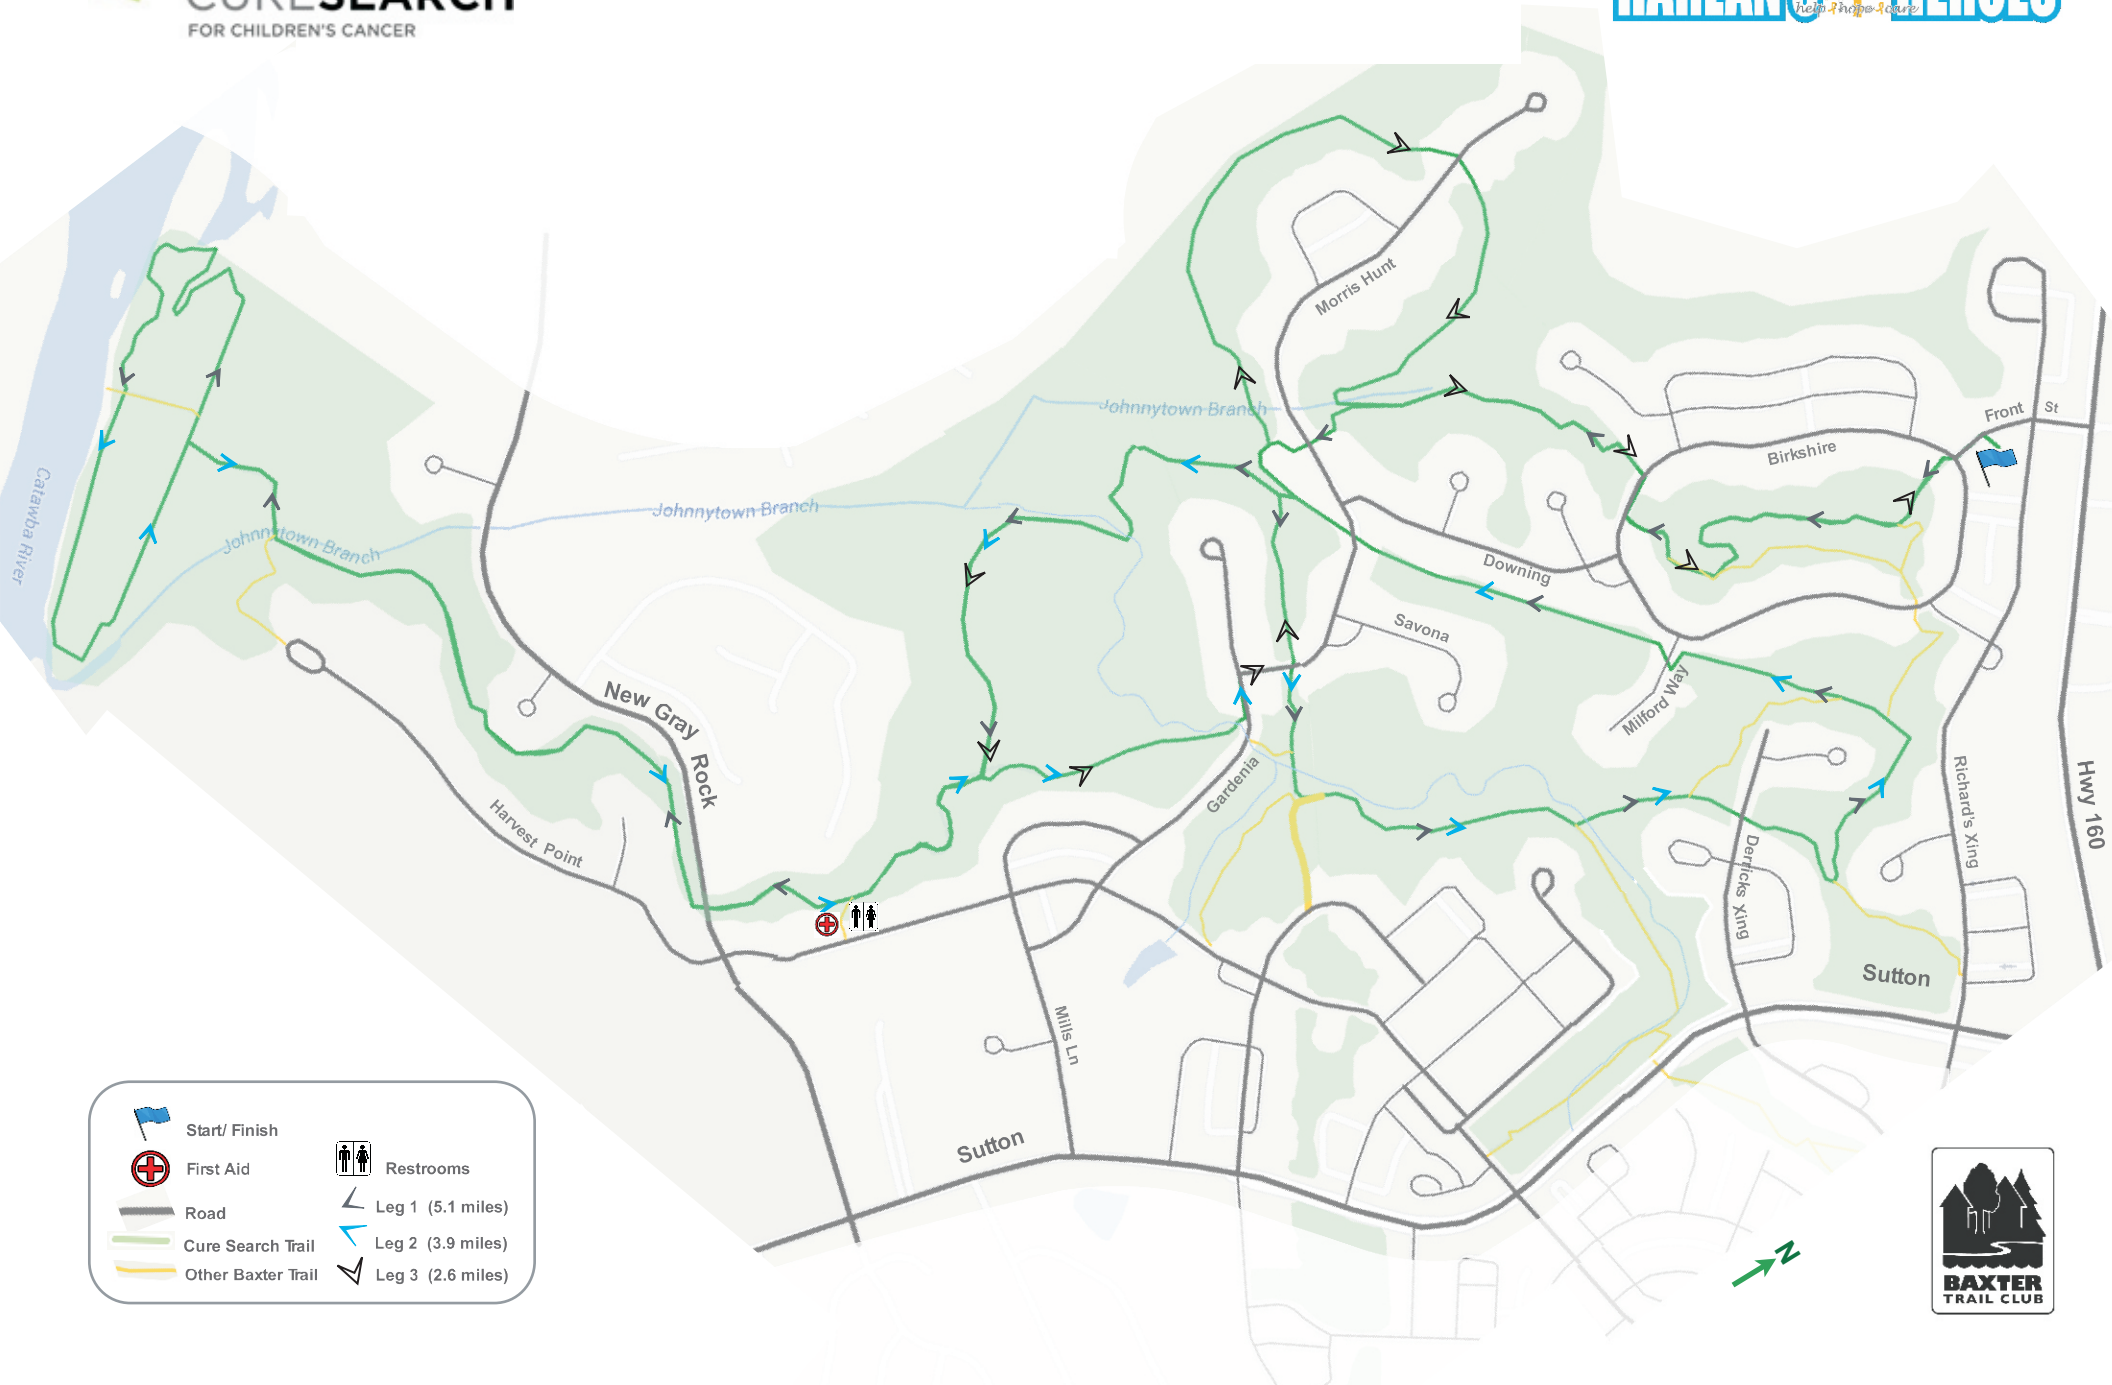

Baxter Trails Hike

	Start/ Finish		First Aid		Restrooms
	Road		Cure Search Trail		Leg 1 (5.1 miles)
	Other Baxter Trail		Leg 2 (3.9 miles)		Leg 3 (2.6 miles)